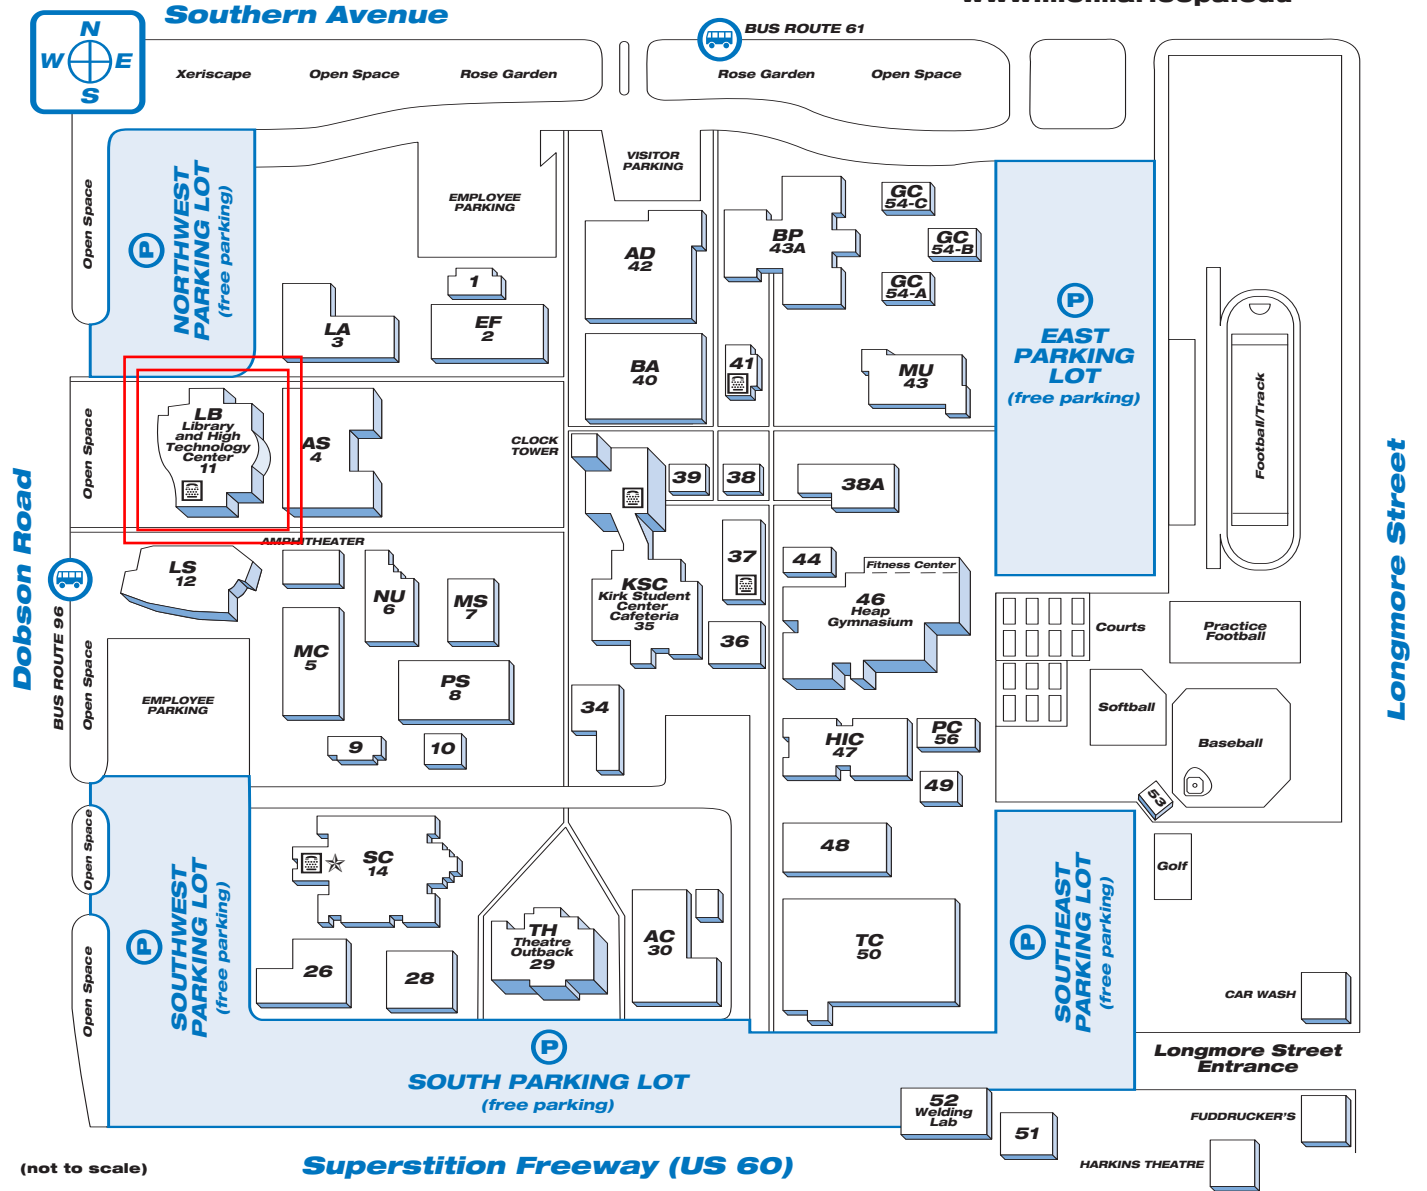

- 1 Faculty Offices
- EF 2 English/Foreign Language Classrooms
- LA 3 Liberal Arts
- AS 4 Academic Support Building/
  Classrooms/Copy Center/Media Center/
  Foreign Language Learning Center/
  Center for Teaching & Learning
- MC 5 Math/Computer Science/
  Faculty Offices
- NU 6 Nursing/Faculty Offices
- MS 7 Math/Science Classrooms
  Geology Labs
- PS 8 Physical Science
  9 Faculty Offices
- 10 Physical Science Storage
- LB 11 Library and High Technology Center
- LS 12 Life Science
- SC 14 Social/Cultural Science/College Safety ★
- 26 Children's Center
- 28 Studio 28
- TH 29 Theatre Outback
- AC 30 Art/Communication
- 34 Receiving
- KSC 35 Kirk Student Center/
  Cafeteria/Student Activities/
  Center for Service Learning
- 36 Counseling/Career & Re-Entry Services
- 37 Financial Aid/Veteran's Services/
  Multicultural Center/Community Education/
  Disability Services
- 38 Admissions/Advisement/Transfer Center
- 38A Assessment/Bookstore
- 39 Records/Registration
- BA 40 Multi-use Lab and classrooms
- 41 International Education/Faculty Offices
- AD 42 Classrooms/
  Associate Deans Offices/
  Information Technology/
  Research & Planning/
  Psychology Lab/
  Cashier Services/
  Fiscal Office/
  Personnel/
  Reading/
  ESL Student Support Center
- MU 43 Music
- BP 43A Business, Psychology, Philosophy,
  Religious Studies/Faculty Offices
- 44 Faculty Offices-Athletics
- 46 Fitness Center/
  Heap Gymnasium
- HIC 47 Health Improvement Center
- 48 Maintenance Offices
- 49 Sports Offices
- TC 50 Technology/Faculty Offices/
  Design, Family and Consumer Science
- 51 Greenhouse/Land Lab
- 52 Welding Lab
- 53 Concession Stand
- GC 54 General Classroom A, B, C
- PC 56 PE Complex

(not to scale)

Superstition Freeway (US 60)

FREE PARKING FOR STUDENTS!

PLEASE REFER TO DIRECTORY ON BACK • TELETYPEWRITER (TTY)

JULY 2004

JULY 2004

Published by the Office of Institutional Advancement.

1. **OTHER MCC LOCATIONS**
2. RDM MCC @ Red Mountain Campus (480) 654-7200
   - CGB Downtown Center/ Country Club and Brown (480) 472-0802
   - DTC Downtown Center/ Centennial Way (480) 472-0802
   - WBC Williams Campus (480) 472-0802
   - ASU RP ASU Research Park

1. **PARKING TIPS**
1. Obtain a parking permit from the Student Activities Office.
  2. Arrive on campus 10 to 15 minutes before class or your appointment.
  3. Use the Longmore Street entrance. The entrance is across from the Fiesta Mall South entrance. Turn at the Harkins Theatre sign.
  4. Park in the Southeast or South parking lots. These lots have ample parking space.
  5. Carpool or ride a bicycle whenever possible.
  6. Take the bus. Call (602) 253-5000.
  7. Park in designated areas.

1. **TTY**
1. Disability Resources & Services—Front Desk
  2. Kirk Student Center—South Wall
  3. Library—Access Services Desk
  4. Security Office—Front Desk
  5. Foreign Language Desk