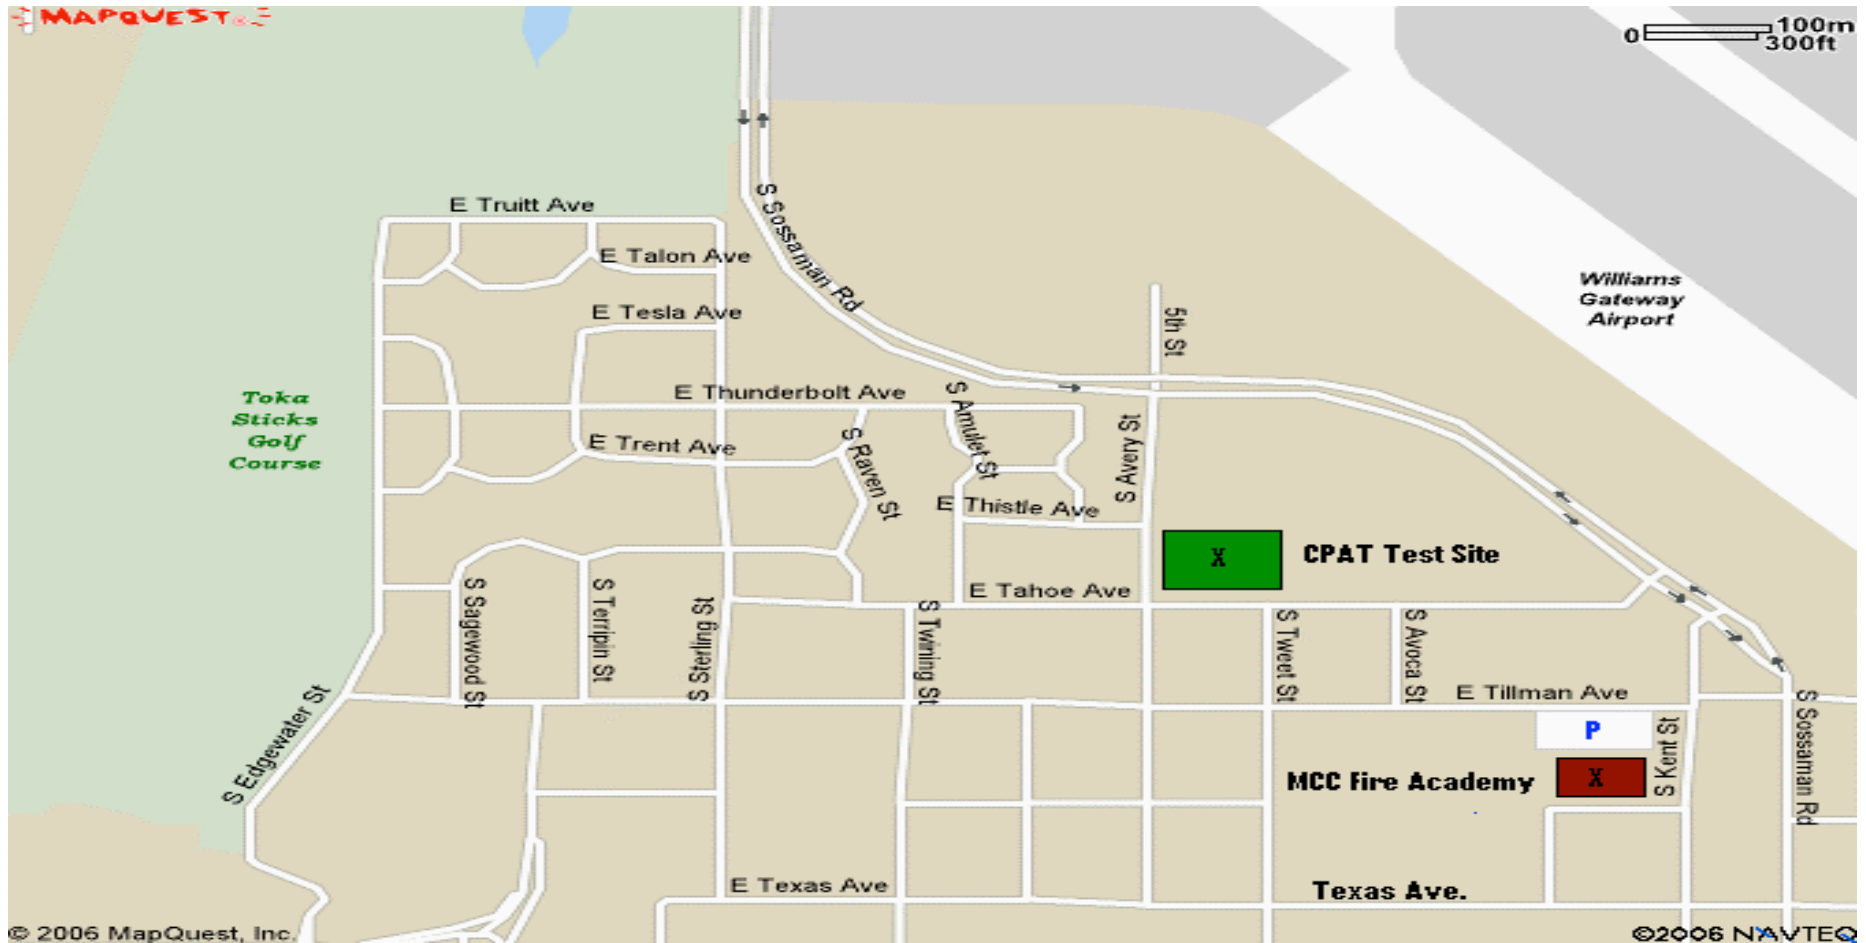

## DIRECTIONS

From Phoenix: Take Interstate 10 east (I-10) and head east on the San Tan Loop 202 Freeway. Exit on Power Rd. Turn Right (South) on Power Rd. Turn Left (East) on Ray Rd. and follow it around the golf course. Ray Rd. will change to Sossaman Rd. Turn Right (South) on Avery St. On the NE corner of Avery St. and Tahoe Ave. is the burn building where the CPAT is held. To continue to the MCC Fire Academy, stay on Avery St. and turn left (East) on East Williams Loop. East Williams Loop turns into Tillman Ave. The MCC Fire Academy is on the corner of Tillman Ave and Kent St. ***MCC Fire Academy Phone Number: 480-988-8326***

**CPAT test site:** 7360 E. Tahoe Avenue, Mesa, AZ 85212

**MCC Fire Academy:** 7459 E. Tillman Ave. Bldg. 480, Mesa, AZ 85212

## DIRECTIONS

From Phoenix: Take Interstate 10 east (I-10) and head east on the Loop 202 San Tan Freeway. Exit on Power Rd. Turn Right (South) on Power Rd. Turn Left (East) on Ray Rd. and follow it around the golf course. Ray Rd. will change to Sossaman Rd. Turn Right (South) on Avery St. On the NE corner of Avery St. and Tahoe Ave. is the burn building where the CPAT is held. To continue to the MCC Fire Academy, stay on Avery St. and turn left (East) on East Williams Loop. East Williams Loop turns into Tillman Ave. The MCC Fire Academy is on the corner of Tillman Ave and Kent St. ***MCC Fire Academy Phone Number: 480-988-8326***